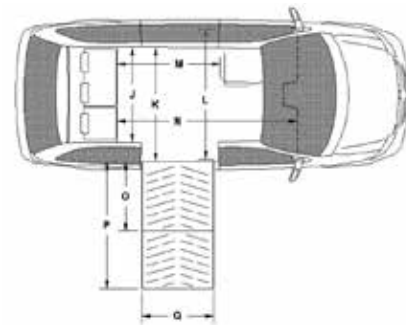

KEY DIMENSIONS

	10" Dodge Grand Caravan	14" Dodge Grand Caravan	Chrysler Pacifica
A Overall height of van	70.5" - 71.5"	72.75"	72.25"
B Overall height of van with luggage rack	73.5" - 74.5"	75"	73.5"
C Door opening usable height	52"	56"	54.5"
D Door opening usable width	33"	33"	31"
E Interior height at center of van	54"	57.5"	59"
F Interior height at driver & passenger position	56.5"	60"	58"
G Ground to floor height	11.75" - 12.75"	11"	11"
H Ground clearance at sliding door	5" - 6"	7"	5"
I Ground clearance at frame (empty)	6.75" - 7.75"	7.625"	6.75"
J Interior width at 3rd rear row	37.5"	46.5"	45"
K Interior width at middle of ramp	66"	66"	70"
L Interior width at B-pillar	61" - 56"	60"	59.5"
M Interior length of floor behind front seat	55.5"	55.5"	51.5"
N Interior length of floor overall	87.5"	87"	86.5"
O Ramp length, first section only	30.5"	34.5"	28"
P Ramp length overall	54"	54"	54"
Q Ramp usable width	31"	31"	30"
R Ramp angle knelt	9.5° - 10°	9°	9°