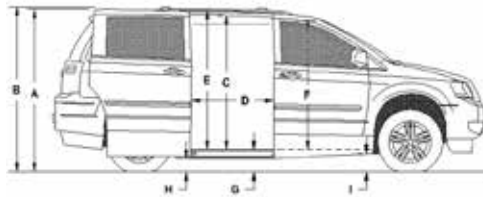

KEY DIMENSIONS

	10" Dodge Grand Caravan	14" Dodge Grand Caravan	Chrysler Pacifica
A Overall height of van	70.5" - 71.5"	72.75"	72.25"
B Overall height of van with luggage rack	73.5" - 74.5"	75"	73.5"
C Door opening usable height	52"	56"	54.5"
D Door opening usable width	33"	33"	31"
E Interior height at center of van	54"	57.5"	59"
F Interior height at driver & passenger position	56.5"	60"	58"
G Ground to floor height	11.75" - 12.75"	11"	11"
H Ground clearance at sliding door	5" - 6"	7"	5"
I Ground clearance at frame (empty)	6.75" - 7.75"	7.625"	6.75"
J Interior width at 3rd rear row	37.5"	46.5"	45"
K Interior width at middle of ramp	66"	66"	70"
L Interior width at B-pillar	61" - 56"	60"	59.5"
M Interior length of floor behind front seat	55.5"	55.5"	51.5"
N Interior length of floor overall	87.5"	87"	86.5"
O Ramp length, first section only	30.5"	34.5"	28"
P Ramp length overall	54"	54"	54"
Q Ramp usable width	31"	31"	30"
R Ramp angle knelt	9.5° - 10°	9°	9°